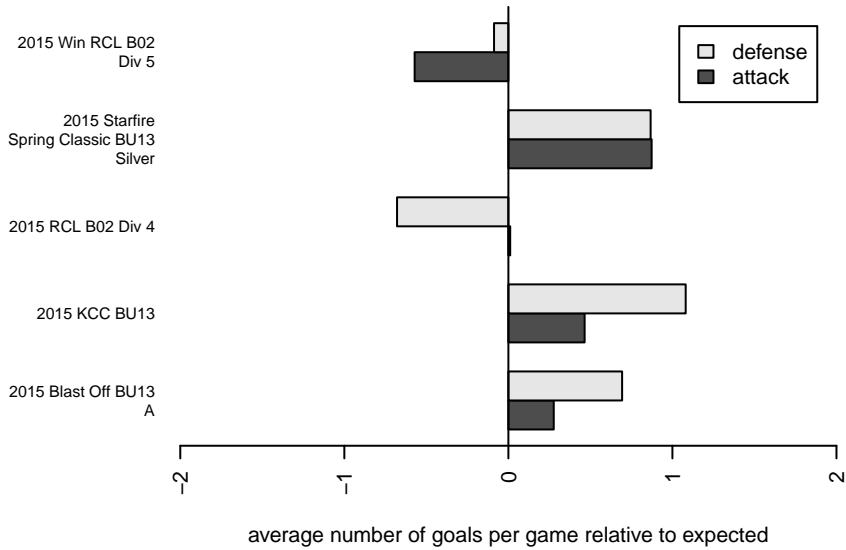

Performance relative to 13 month average