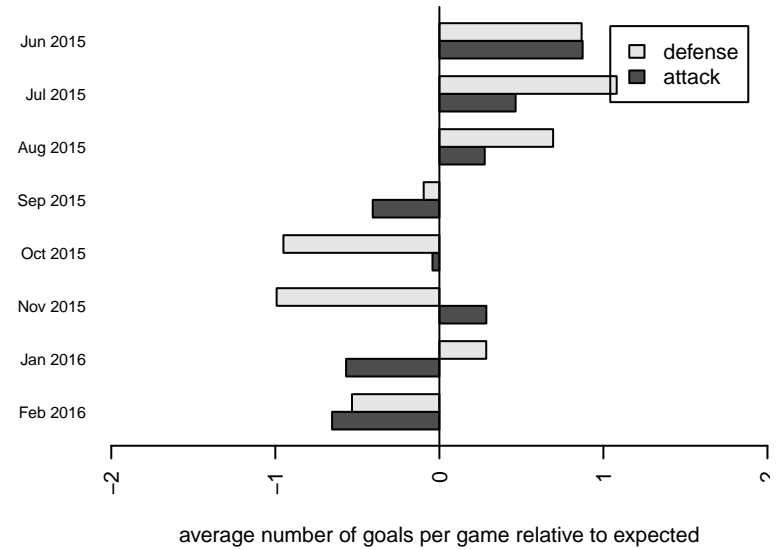

Performance relative to 13 month average