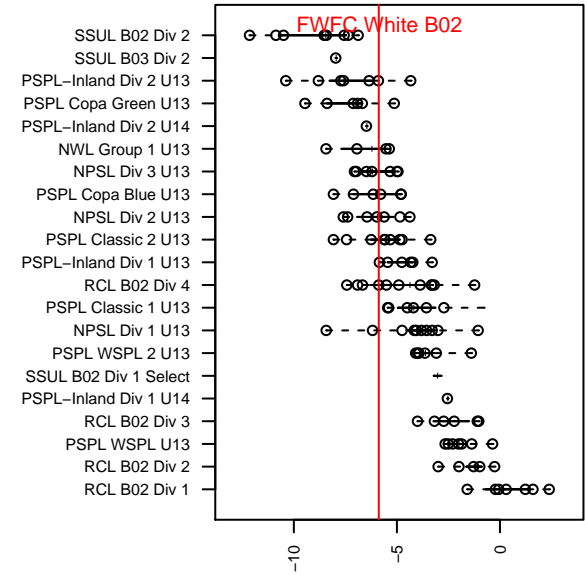

**attack and defense rating
relative to others at age
and all opponents in last 13 months**