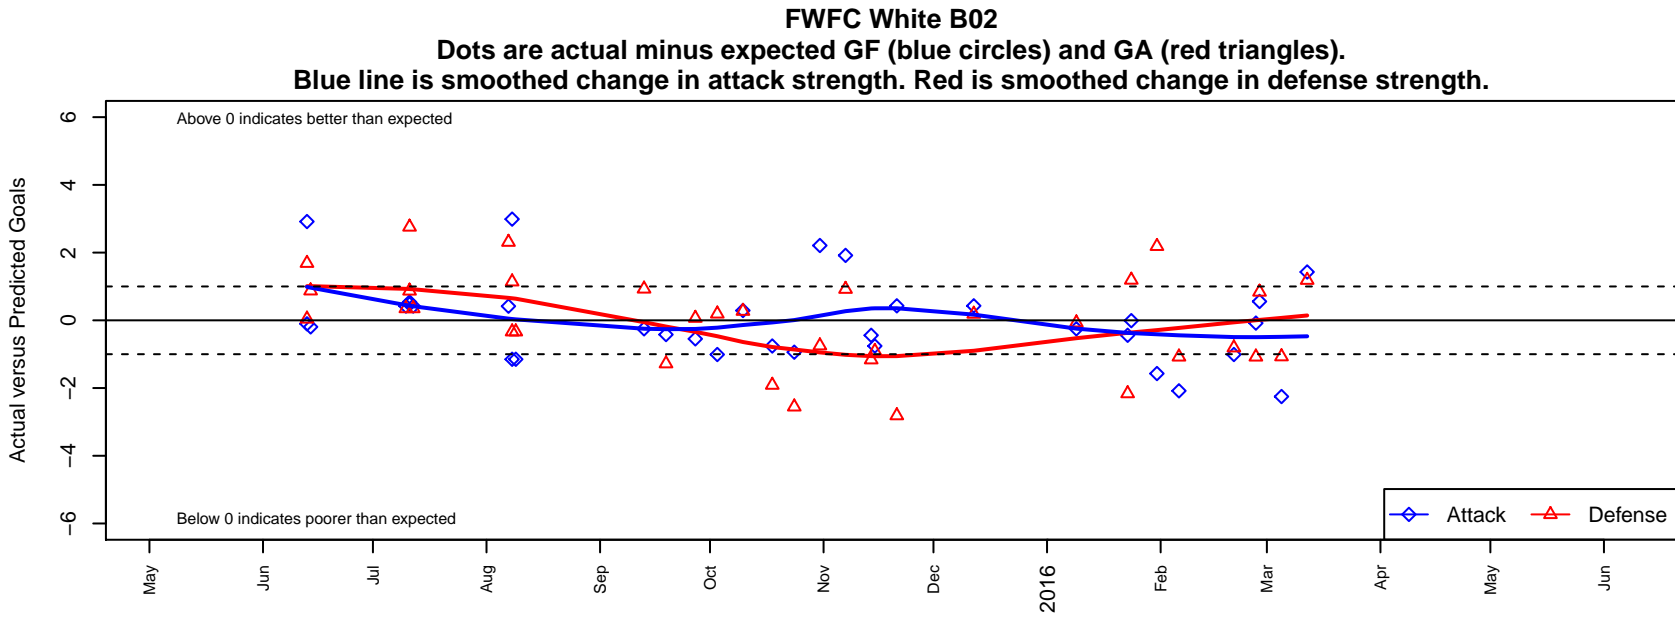

FWFC White B02

Federal Way FC
 Federal Way, WA
 B02 total strength=661
 attack=0.65 defense=0.58
 fall league = RCL B02 Div 4
 spr league = Win RCL B02 Div 5

alt names used:
 FWFC B02 White
 FWFC 02 White
 FWFC B02 White
 FWFC B02 White (B)
 FWFC B02 White (B)

Venues played:
 2015 Starfire Spring Classic BU13 Silver
 2015 KCC BU13
 2015 Blast Off BU13 A
 2015 RCL B02 Div 4
 2015 Win RCL B02 Div 5

**attack and defense variance (black dot)
relative to other teams
and top 10 in region**